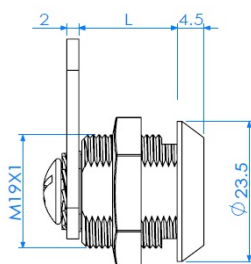

PRODUCT SHEET

Description:

Cam Lock 1925, 90DG, CPL, Str. Cam No. A09, CK SISO, 25mm Thread Length

Item number:

14.04.491-0

Units	Box	Carton	HS Code	Barcode
Pcs.	12	240	8301300000	
				5704866041942

L1=16mm
L2=20mm
L3=25mm
L4=30mm